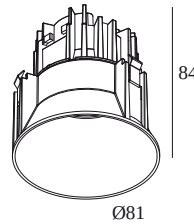

DEEP RINGO TRIMLESS LED 92733

202 144 811 922 GC

AVAILABLE IN

BLACK 202 144 811 922 B
BRUSHED ALU 202 144 811 922 BRA
BRUSHED ANTHRACITE 202 144 811 922 BRAT
BRUSHED BROWN BRONZE 202 144 811 922 BRBB
BRUSHED COPPER 202 144 811 922 BRCU
BRUSHED GOLD 202 144 811 922 BRG
BRUSHED OLD BRONZE 202 144 811 922 BROB
CREAM 202 144 811 922 CR
FLEMISH BRONZE 202 144 811 922 FBR
FLEMISH GOLD 202 144 811 922 FG
GOLD COLOURED 202 144 811 922 GC
PIANO BLACK 202 144 811 922 PB
WHITE 202 144 811 922 W

[View on website](#)

General info

LOCATION	indoor
INSTALLATION	Ceiling Recessed
CUTOUT SHAPE/SIZE (MM)	round - Ø KIT
RECESSED DEPTH (MM)	95
INGRESS PROTECTION	IP20
WEIGHT (KG)	0.3
ADJUSTABILITY	non adjustable
INFORMATION	REFLECTOR FL-33° EXCL.LED POWER SUPPLY 350-500mA-DC

Cutout dimension (mm): 45

1

300 48 350 MDL LED POWER CONVERTER 48V-DC to 350 mA-DC / 15W MDL

Dimtype: non-dimmable

Cutout dimension (mm): 30

1

300 48 350 WDL LED POWER CONVERTER 48V-DC to 350 mA-DC / 15W WDL