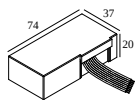

Min current | Max current

300 48 350 ED1 LED POWER CONVERTER 48V-DC to 350 mA-DC / 15W DIM1

Dimtype: 1-10V

Cutout dimension (mm): 30

1

300 48 350 ED5 LED POWER CONVERTER 48V-DC to 350 mA-DC / 15W DIM5

Dimtype: DALI

Cutout dimension (mm): 45

1

300 48 350 MDL LED POWER CONVERTER 48V-DC to 350 mA-DC / 15W MDL

Dimtype: non-dimmable

Cutout dimension (mm): 30

1

300 48 350 WDL LED POWER CONVERTER 48V-DC to 350 mA-DC / 15W WDL