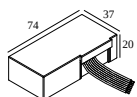

Dimtype: WDL = wireless dimmable

Cutout dimension (mm): 45

1

300 48 500 ED1 LED POWER CONVERTER 48V-DC to 500 mA-DC / 22W DIM1

Dimtype: 1-10V

Cutout dimension (mm): 30

1

300 48 500 ED5 LED POWER CONVERTER 48V-DC to 500 mA-DC / 22W DIM5

Dimtype: DALI

Cutout dimension (mm): 45

1

300 48 500 MDL LED POWER CONVERTER 48V-DC to 500 mA-DC / 22W MDL

Dimtype: non-dimmable

Cutout dimension (mm): 30

1

300 48 500 WDL LED POWER CONVERTER 48V-DC to 500 mA-DC / 22W WDL

Dimtype: WDL = wireless dimmable

Cutout dimension (mm): 45

1

DELTALIGHT

DEEP RINGO TRIMLESS LED 92733

202 144 811 922 GC

300 90 61 LED POWER SUPPLY MULTI-POWER DIM6

2 | 2