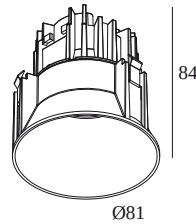

DEEP RINGO TRIMLESS LED 92733

202 144 811 922 GC

AVAILABLE IN

BLACK 202 144 811 922 B
BRUSHED ALU 202 144 811 922 BRA
BRUSHED ANTHRACITE 202 144 811 922 BRAT
BRUSHED BROWN BRONZE 202 144 811 922 BRBB
BRUSHED COPPER 202 144 811 922 BRCU
BRUSHED GOLD 202 144 811 922 BRG
BRUSHED OLD BRONZE 202 144 811 922 BROB
CREAM 202 144 811 922 CR
FLEMISH BRONZE 202 144 811 922 FBR
FLEMISH GOLD 202 144 811 922 FG
GOLD COLOURED 202 144 811 922 GC
PIANO BLACK 202 144 811 922 PB
WHITE 202 144 811 922 W

[View on website](#)

General info

LOCATION	indoor
INSTALLATION	Ceiling Recessed
CUTOUT SHAPE/SIZE (MM)	round - Ø KIT
RECESSED DEPTH (MM)	95
INGRESS PROTECTION	IP20
WEIGHT (KG)	0.3
ADJUSTABILITY	non adjustable
INFORMATION	REFLECTOR FL-33° EXCL.LED POWER SUPPLY 350-500mA-DC

Cutout dimension (mm): 45

1

300 48 350 MDL LED POWER CONVERTER 48V-DC to 350 mA-DC / 15W MDL

Dimtype: non-dimmable

Cutout dimension (mm): 30

1

300 48 350 WDL LED POWER CONVERTER 48V-DC to 350 mA-DC / 15W WDL