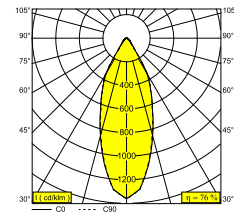

DEEP RINGO TRIMLESS LED 92733

202 144 811 922 GC

AVAILABLE IN

BLACK 202 144 811 922 B
BRUSHED ALU 202 144 811 922 BRA
BRUSHED ANTHRACITE 202 144 811 922 BRAT
BRUSHED BROWN BRONZE 202 144 811 922 BRBB
BRUSHED COPPER 202 144 811 922 BRCU
BRUSHED GOLD 202 144 811 922 BRG
BRUSHED OLD BRONZE 202 144 811 922 BROB
CREAM 202 144 811 922 CR
FLEMISH BRONZE 202 144 811 922 FBR
FLEMISH GOLD 202 144 811 922 FG
GOLD COLOURED 202 144 811 922 GC
PIANO BLACK 202 144 811 922 PB
WHITE 202 144 811 922 W

[View on website](#)

General info

LOCATION	indoor
INSTALLATION	Ceiling Recessed
CUTOUT SHAPE/SIZE (MM)	round - Ø KIT
RECESSED DEPTH (MM)	95
INGRESS PROTECTION	IP20
WEIGHT (KG)	0.3
ADJUSTABILITY	non adjustable
INFORMATION	REFLECTOR FL-33° EXCL.LED POWER SUPPLY 350-500mA-DC

Electrical info

CLASS	III
DIM TYPE	depending on power supply
ENERGY CLASS	E
CERTIFICATES	CB, ENEC, EPD, LCA

Lightsource info

LIGHTSOURCE NAME	LED
LIGHTSOURCE	LED array 5,8-8,6W / CRI>90 (R9: 60) / 2700K / 753-1041lm
TM-30 VALUES	rf: 89 / Rg: 100
SDCM	SDCM1
RISKGROUP	RG1
LM80	L90B10 > 50000
BEAMANGLE	33°
LED TECHNICS (LIGHT SOURCE)	1041lm // 8,6W // 121lm/W
LED TECHNICS (LUMINAIRE)	792lm // 9,9W // 80lm/W

Requirements

MOUNTING KIT R82 TRIMLESS O.F.A.
MOUNTING KIT AIR 101
LED POWER SUPPLY 350 / 500mA-DC DIM (Remote)