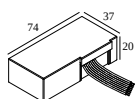

Dimtype: WDL = wireless dimmable

Cutout dimension (mm): 45

1

300 48 500 ED1 LED POWER CONVERTER 48V-DC to 500 mA-DC / 22W DIM1

Dimtype: 1-10V

Cutout dimension (mm): 30

1

300 48 500 ED5 LED POWER CONVERTER 48V-DC to 500 mA-DC / 22W DIM5

Dimtype: DALI

Cutout dimension (mm): 45

1

300 48 500 MDL LED POWER CONVERTER 48V-DC to 500 mA-DC / 22W MDL

Dimtype: non-dimmable

Cutout dimension (mm): 30

1

300 48 500 WDL LED POWER CONVERTER 48V-DC to 500 mA-DC / 22W WDL

Dimtype: WDL = wireless dimmable

Cutout dimension (mm): 45

1

DELTALIGHT

DEEP RINGO TRIMLESS LED 92733

202 144 811 922 GC

300 90 61 LED POWER SUPPLY MULTI-POWER DIM6

2 | 2